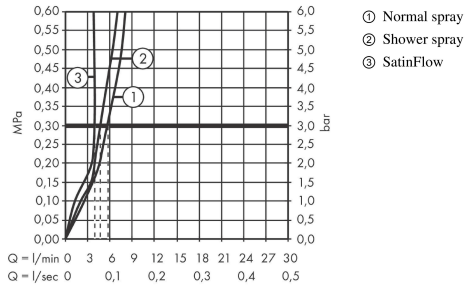

Aquno Select M81

Single lever kitchen mixer 170, pull-out spray, 3jet, sBox

Surfaces: **Stainless Steel Finish** Article Number: **73831800**

Description

product features

- consists of: single lever kitchen mixer, hose box, multifunctional strainer
- ComfortZone 170
- swivel range adjustable in 3 steps 60°, 110° or 150°
- laminar spray, shower spray, SatinFlow
- change between SatinFlow and pull-out spray at the touch of a button
- lockable shower spray, spray returns through pressing spray diverter
- MagFit magnetic shower support
- connection dimension: DN15
- maximum flow rate at 3 bar: 6 l/min
- ceramic cartridge
- connection type: G 3/8 connections
- integrated non-return valve
- sBox for quiet, smooth and protected hose guidance in the cabinet, under the countertop
- tap hole with \varnothing 35 mm required, recommendation: the middle of tap hole drilling should be max. 45 mm from the back side of of the bowl

Technology

Design awards

reddot winner 2020
best of the best

Product image

Scale drawing

Aquno Select M81
Single lever kitchen mixer 170, pull-out spray, 3jet, sBox
 Surfaces: **Stainless Steel Finish** Article Number: **73831800**

Flowchart

The consumption was measured in combination with the appropriate fittings (thermostat/mixer/in-wall valve) to reflect actual application in practice.

Aquno Select M81**Single lever kitchen mixer 170, pull-out spray, 3jet, sBox**Surfaces: **Stainless Steel Finish** Article Number: **73831800**