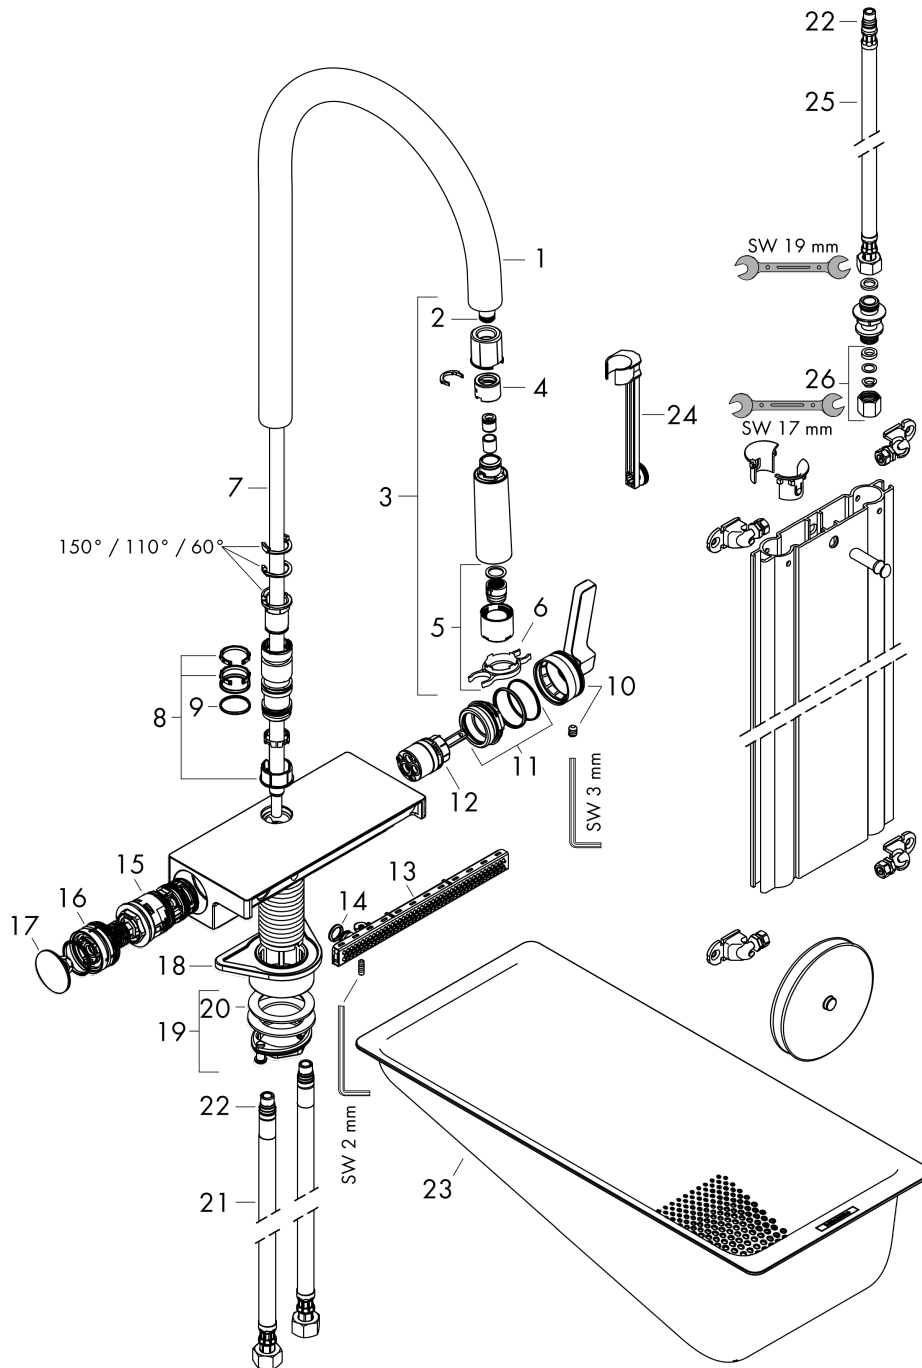

Installation examples

Aquno Select M81
Single lever kitchen mixer 170, pull-out spray, 3jet, sBox
 Surfaces: **Stainless Steel Finish** Article Number: **73831800**

Exploded Drawing

Year of production: >12/19

Aquino Select M81

Single lever kitchen mixer 170, pull-out spray, 3jet, sBox

Surfaces: **Stainless Steel Finish** Article Number: **73831800**

Spare part list

Year of production: >12/19

Pos.	Description	Article Number	Price	PU
1	spout cpl.	93779800	-	1
2	O-ring 8x2	98112000	-	1
3	handspray	93778800	-	1
4	non return valve DW 10	96456000	-	1
5	spray former	93342000	-	1
6	service tool	95910000	-	1
7	hose	93754000	-	1
8	set of lever collars	98365000	-	1
9	O-ring 19x2	98426000	-	1
10	handle	93776800	-	1
11	nut	92926000	-	1
12	cartridge, assy	93183000	-	1
13	spray head cpl.	93781800	-	1
14	O-ring 10x2	98170000	-	1
15	selector assy	93558000	-	1
16	spring with sleeve	93782000	-	1
17	cover	93777800	-	1
18	support	97523000	-	1
19	fixing set (special)	93253000	-	1
20	lever collar	97548000	-	1
21	connection hose 900 mm M10x1 G3/8	93780000	-	1
22	O-ring 8x1,75	97827000	-	1
23	-	40963000	-	1
24	extension set	43333000	-	1
25	connection hose 450 mm M10x1 G3/8	96507000	-	1
26	squeezing connection	96099000	-	1