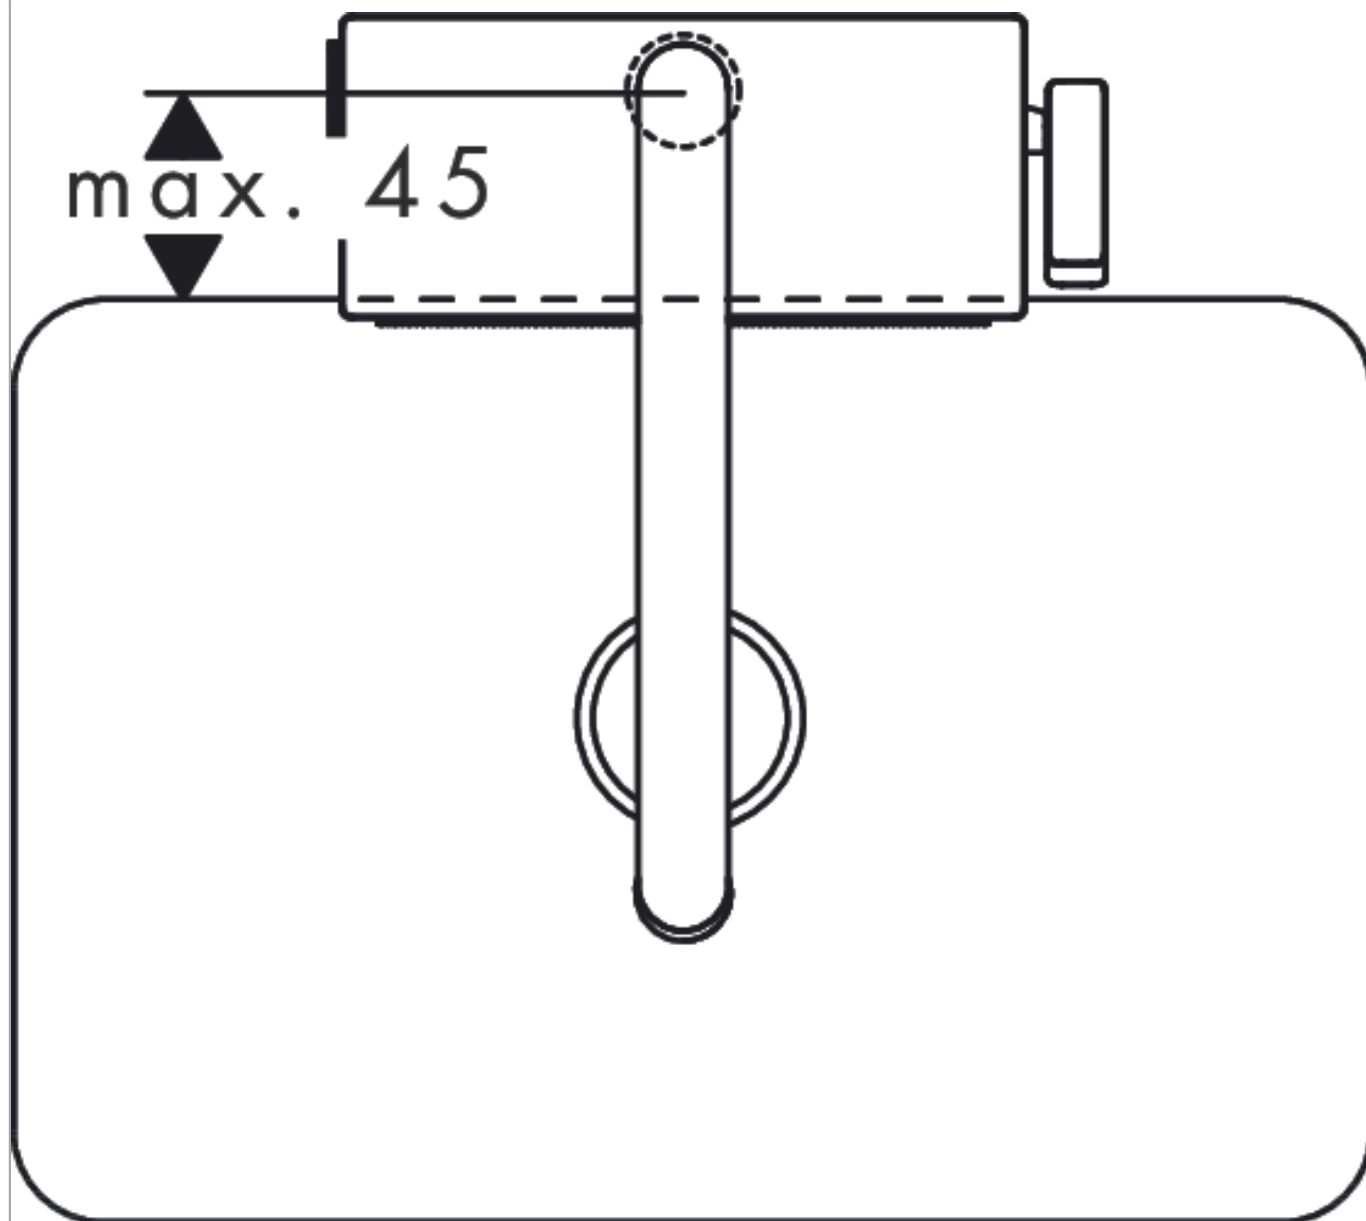

Aquno Select M81

Single lever kitchen mixer 170, pull-out spray, 3jet, sBox

Surfaces: **Stainless Steel Finish** Article Number: **73831800**

Installation examples