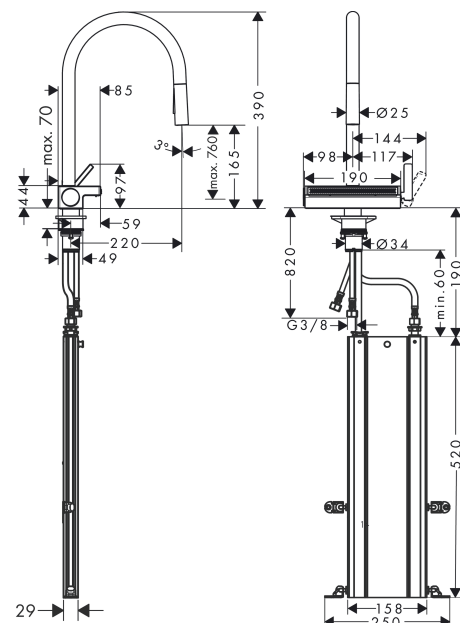

Scale drawing